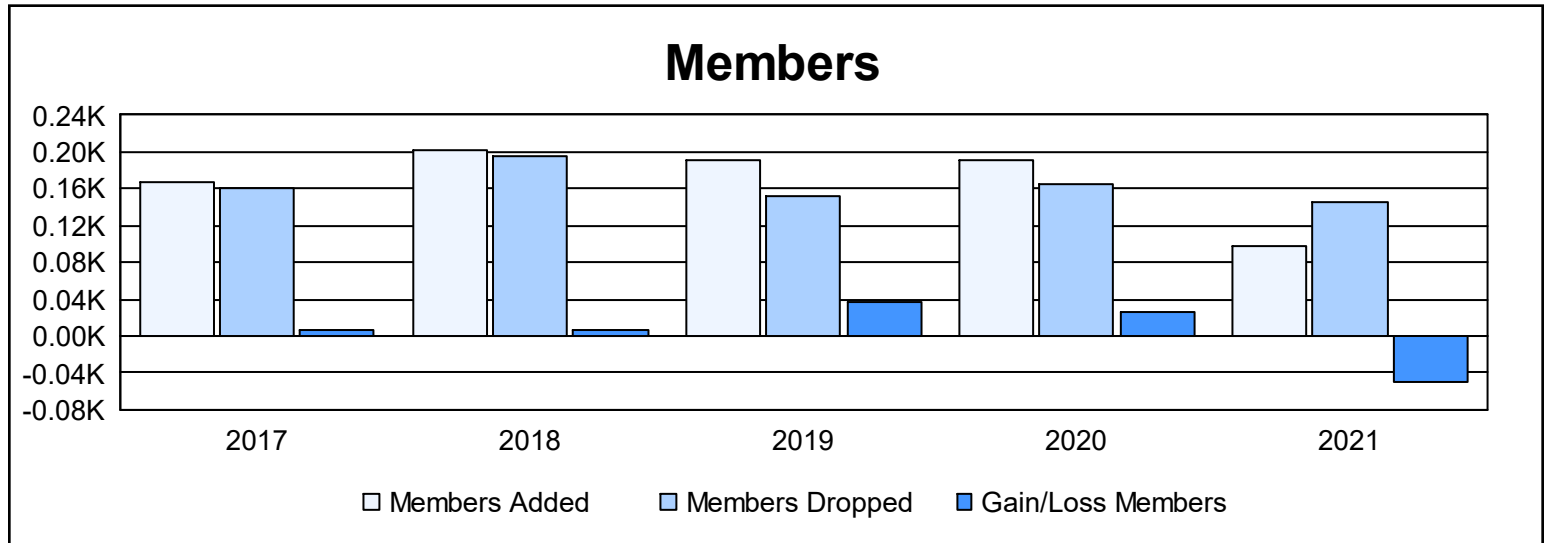

Year	New Clubs	Dropped Clubs	Gain/ Loss Clubs	New Members	Charter Members	Reinstate Members	Transfer Members	Total Member Added	Total Members Dropped	Gain/ Loss Members
2016-2017	0	0	0	158	0	3	6	167	161	6
2017-2018	1	1	0	167	21	4	10	202	195	7
2018-2019	1	0	1	156	22	2	10	190	153	37
2019-2020	1	0	1	155	21	1	13	190	164	26
2020-2021	0	0	0	91	0	2	4	97	146	-49
<b>Average</b>	<b>1</b>	<b>0</b>	<b>0</b>	<b>145</b>	<b>13</b>	<b>2</b>	<b>9</b>	<b>169</b>	<b>164</b>	<b>5</b>

### Membership Composition June 2021 Cumulative