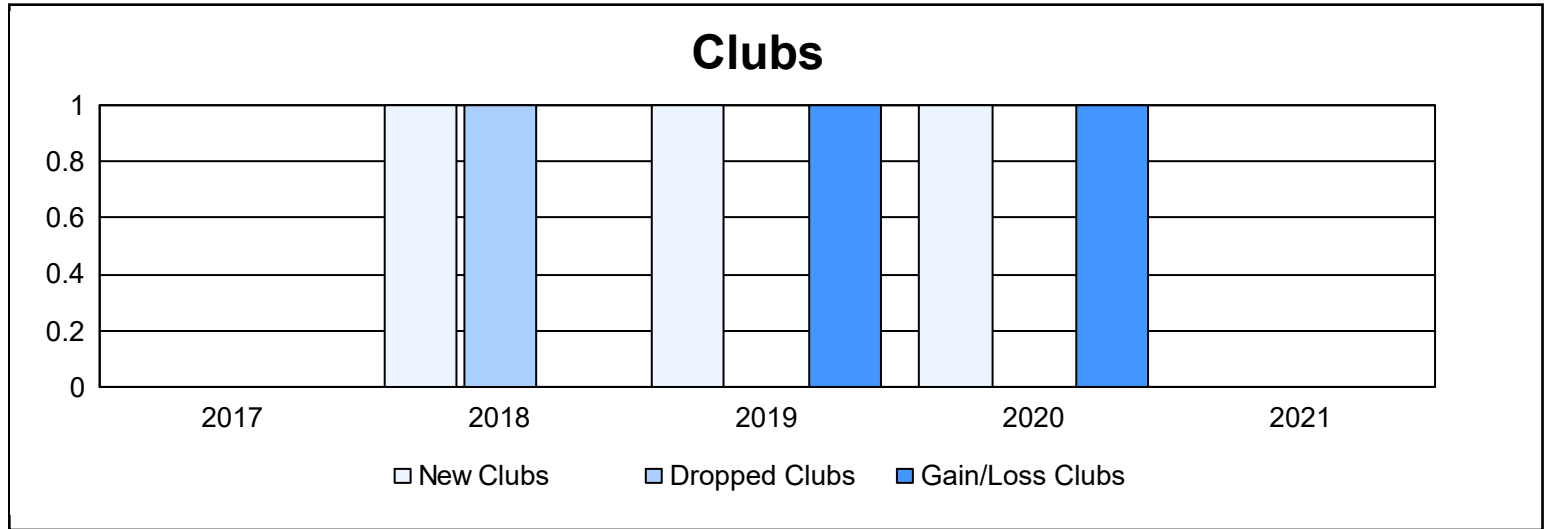

Year	New Clubs	Dropped Clubs	Gain/ Loss Clubs	New Members	Charter Members	Reinstate Members	Transfer Members	Total Member Added	Total Members Dropped	Gain/ Loss Members
2016-2017	0	0	0	158	0	3	6	167	161	6
2017-2018	1	1	0	167	21	4	10	202	195	7
2018-2019	1	0	1	156	22	2	10	190	153	37
2019-2020	1	0	1	155	21	1	13	190	164	26
2020-2021	0	0	0	91	0	2	4	97	146	-49
<b>Average</b>	<b>1</b>	<b>0</b>	<b>0</b>	<b>145</b>	<b>13</b>	<b>2</b>	<b>9</b>	<b>169</b>	<b>164</b>	<b>5</b>

### Membership Composition June 2021 Cumulative