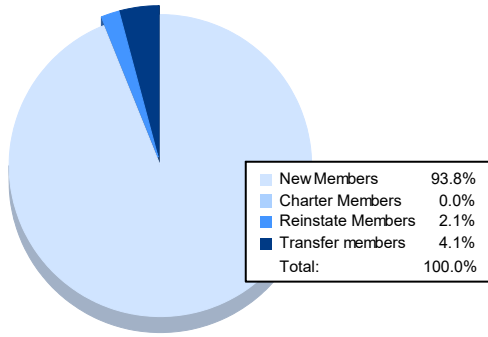

Year	New Clubs	Dropped Clubs	Gain/ Loss Clubs	New Members	Charter Members	Reinstate Members	Transfer Members	Total Member Added	Total Members Dropped	Gain/ Loss Members
2016-2017	0	0	0	158	0	3	6	167	161	6
2017-2018	1	1	0	167	21	4	10	202	195	7
2018-2019	1	0	1	156	22	2	10	190	153	37
2019-2020	1	0	1	155	21	1	13	190	164	26
2020-2021	0	0	0	91	0	2	4	97	146	-49
<b>Average</b>	<b>1</b>	<b>0</b>	<b>0</b>	<b>145</b>	<b>13</b>	<b>2</b>	<b>9</b>	<b>169</b>	<b>164</b>	<b>5</b>

### Membership Composition June 2021 Cumulative